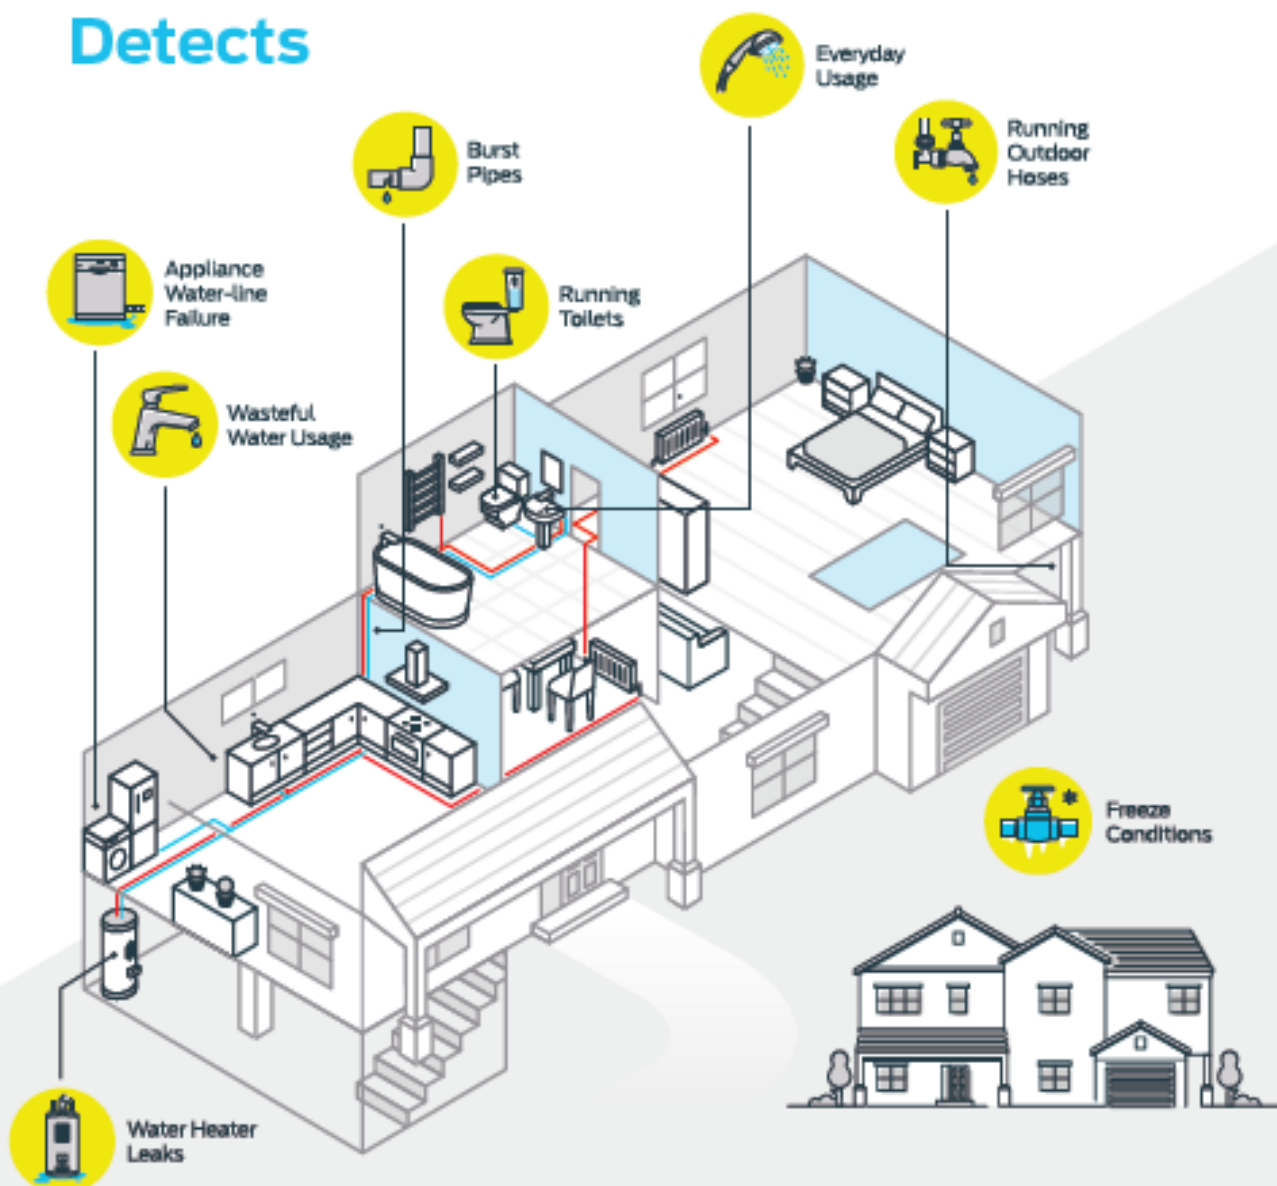

Offered by  WATER
SECURITY
SOLUTIONS

Keep Leaks on Lockdown.

Leak Detector and Automatic Shut-Off Valve

**Learning Leak
Detection**

**Remote, Manual
and Automatic
Water Shut-Off**

**Live 24/7
Monitoring**

Protect. Save. Control.

Protect your home from water leaks

Save money on insurance and monthly water bills

Control water usage and efficiency in your home

Always stay one step ahead of leaks whether you are home or away. The StreamLabs Control features patented ultrasonic technology for real-time water monitoring, accurate leak detection, and automatic shut-off valve to quickly stop leaks. Installing a StreamLabs Control will protect your entire home from costly water damage and insurance claims, as well as provide live data of water usage through the free StreamLabs app.

StreamLabs Detects

Easy to Connect & Use

Connect the StreamLabs® Control to Wi-Fi and receive immediate water monitoring and leak alerts from the StreamLabs App, whether you're home or away.

Learning Leak Detection

Real-Time & Accurate Data

Receive instant notification for abnormal water use, along with comparative and historical water usage data. Can detect leaks as small as 0.1 GPM.

Home & Away Modes

With custom leak alert settings, you're protected whether you're home or away.